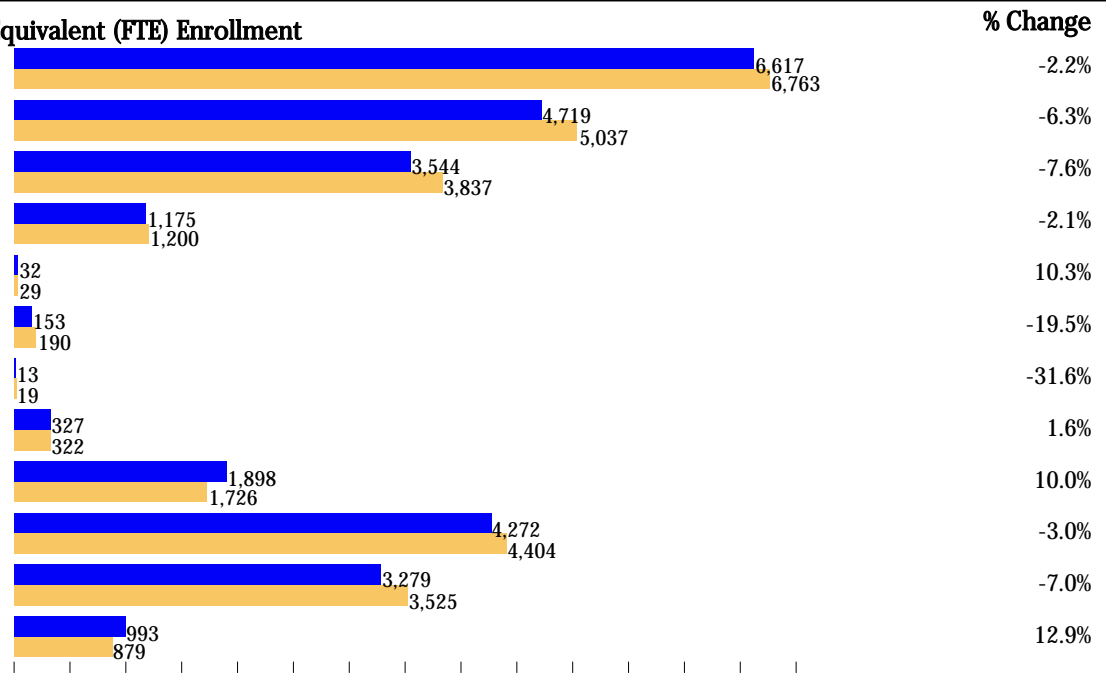

Enrollment Fact Sheet

Spring 2021

Headcount and Full-time Equivalent (FTE) Enrollment

Student Credit Hours by Level and by College