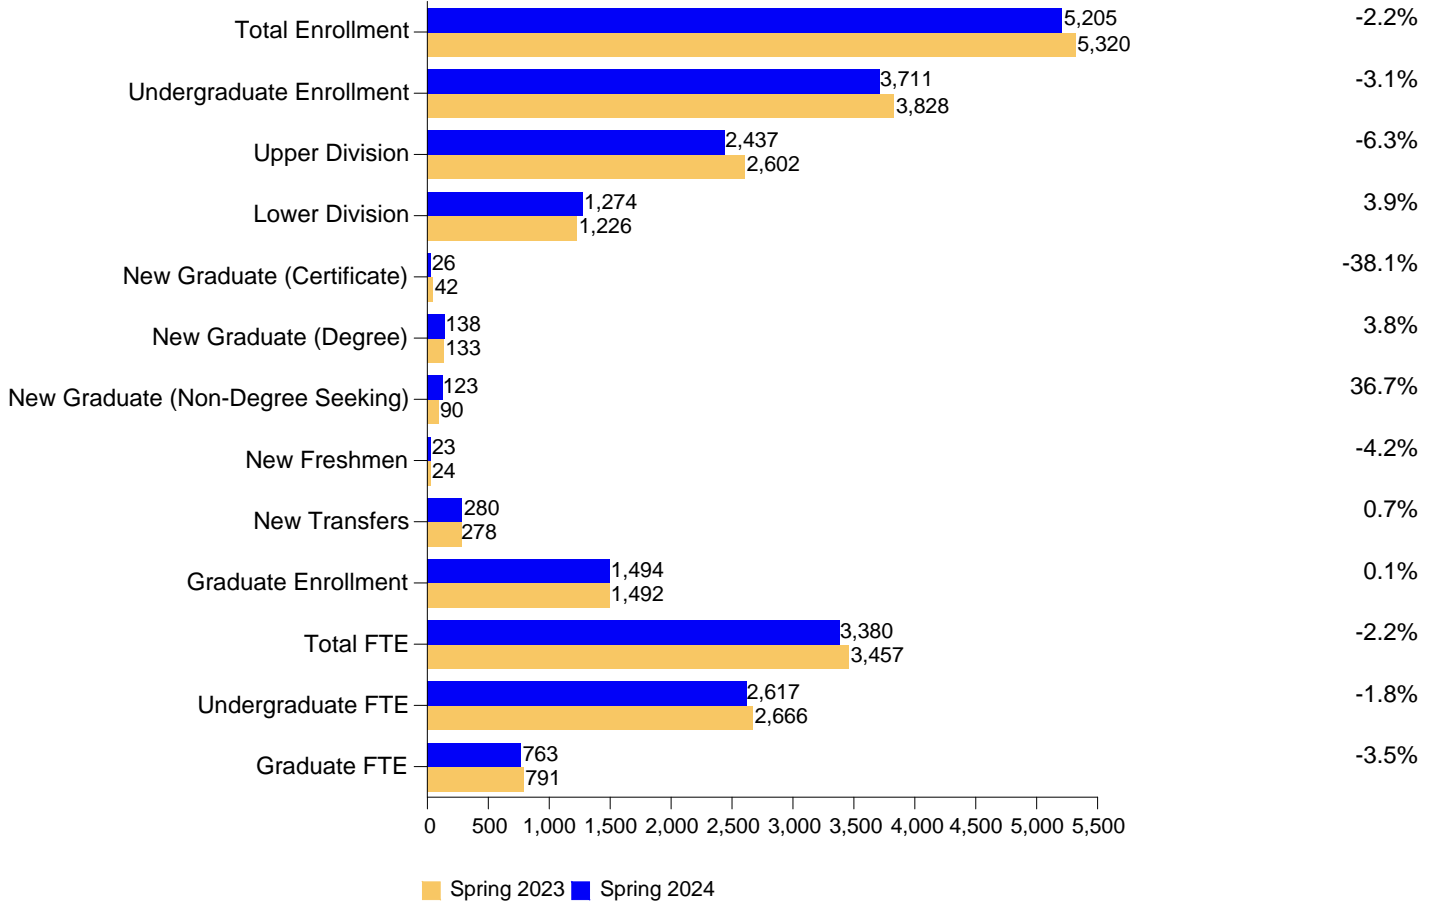

Enrollment Fact Sheet Spring 2024

Headcount and Full-time Equivalent (FTE) Enrollment

% Change

Student Credit Hours by Level and by College