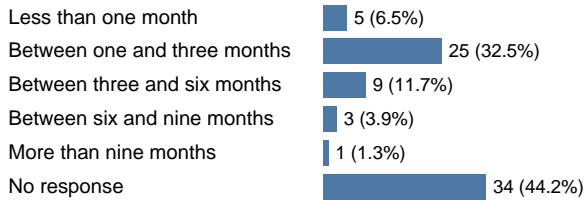

General Questions

What are you primarily doing after graduation?

How likely are you to recommend NEIU to another student?

Average rating, on a 5-point scale 4.6

In

1-Year

1-Year Out Alumni Survey

Academic Year: 2019; Degree: Bachelors; College: Arts and Sciences

Employment Questions Con't

Arts and Sciences ONLY

Arts and Sciences EXCLUDED

Note: Headcounts & percentages below are Alumni who are primarily employed after graduation with further notation when needed

How many months after graduation did you secure employment?