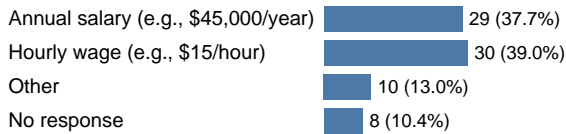

General Questions

What are you primarily doing after graduation?

How likely are you to recommend NEIU to another student?

Average rating, on a 5-point scale 4.6

In

1-Year

1-Year Out Alumni Survey

Academic Year: 2019; Degree: Bachelors; College: Arts and Sciences

Employment Questions Con't

Arts and Sciences ONLY

Arts and Sciences EXCLUDED

Note: Headcounts & percentages below are Alumni who are primarily employed after graduation with further notation when needed

How many months after graduation did you secure employment?

Nation of employer (EMPLOYED OUTSIDE OF THE U.S. ONLY)

How are you paid for this position?

Please select your annual salary range from the following: (PAID ANNUAL SALARY ONLY)

1-Year Out Alumni Survey

Academic Year: 2019; Degree: Bachelors; College: Arts and Sciences