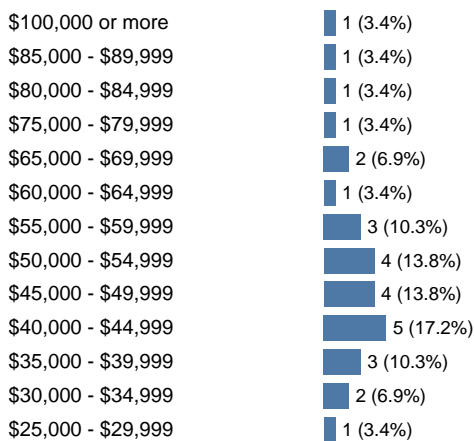

General Questions

What are you primarily doing after graduation?

How likely are you to recommend NEIU to another student?

Average rating, on a 5-point scale 4.6

In

1-Year

1-Year Out Alumni Survey

Academic Year: 2019; Degree: Bachelors; College: Arts and Sciences

Employment Questions Con't

Arts and Sciences ONLY

Arts and Sciences EXCLUDED

Note: Headcounts & percentages below are Alumni who are primarily employed after graduation with further notation when needed

How many months after graduation did you secure employment?

Nation of employer (EMPLOYED OUTSIDE OF THE U.S. ONLY)

How are you paid for this position?

Please select your annual salary range from the following: (PAID ANNUAL SALARY ONLY)

1-Year Out Alumni Survey

Academic Year: 2019; Degree: Bachelors; College: Arts and Sciences