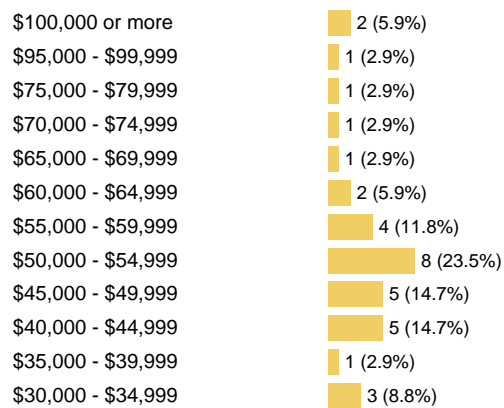

General Questions

What are you primarily doing after graduation?

How likely are you to recommend NEIU to another student?

Average rating, on a 5-point scale 4.6

In

1-Year

1-Year Out Alumni Survey

Academic Year: 2019; Degree: Bachelors; College: Arts and Sciences

Employment Questions Con't

Arts and Sciences ONLY

Arts and Sciences EXCLUDED

Note: Headcounts & percentages below are Alumni who are primarily employed after graduation with further notation when needed

How many months after graduation did you secure employment?

Nation of employer (EMPLOYED OUTSIDE OF THE U.S. ONLY)

How are you paid for this position?

Please select your annual salary range from the following: (PAID ANNUAL SALARY ONLY)

1-Year Out Alumni Survey

Academic Year: 2019; Degree: Bachelors; College: Arts and Sciences