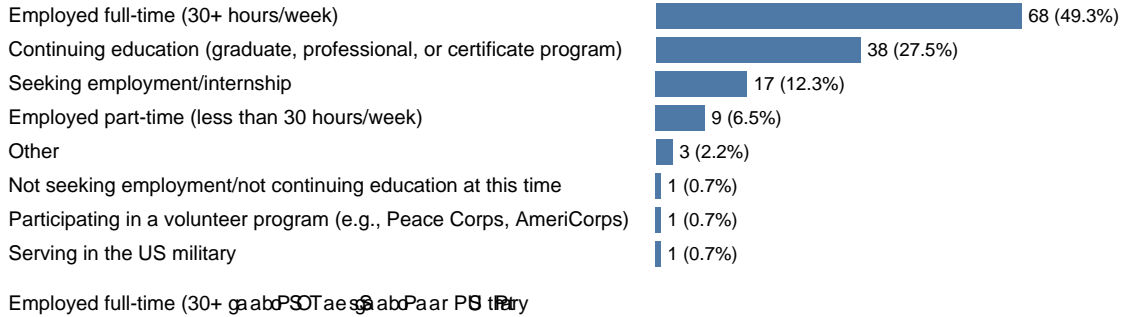

General Questions

What are you primarily doing after graduation?

How likely are you to recommend NEIU to another student?

Average rating, on a 5-point scale 4.6

In

1-Year

1-Year Out Alumni Survey

Academic Year: 2019; Degree: Bachelors; College: Arts and Sciences

Employment Questions Con't

Arts and Sciences ONLY

Arts and Sciences EXCLUDED

Note: Headcounts & percentages below are Alumni who are primarily employed after graduation with further notation when needed

How many months after graduation did you secure employment?