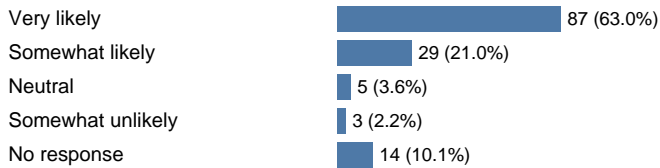

General Questions

What are you primarily doing after graduation?

How likely are you to recommend NEIU to another student?

Average rating, on a 5-point scale 4.6

In

1-Year

1-Year Out Alumni Survey

Academic Year: 2019; Degree: Bachelors; College: Arts and Sciences