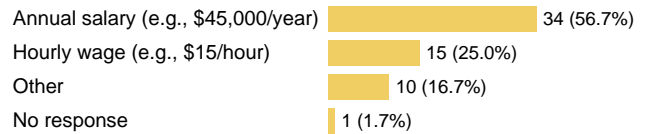

General Questions

What are you primarily doing after graduation?

How likely are you to recommend NEIU to another student?

Average rating, on a 5-point scale 4.6

In

1-Year

1-Year Out Alumni Survey

Academic Year: 2019; Degree: Bachelors; College: Arts and Sciences

Employment Questions Con't

Arts and Sciences ONLY

Arts and Sciences EXCLUDED

Note: Headcounts & percentages below are Alumni who are primarily employed after graduation with further notation when needed

How many months after graduation did you secure employment?

Nation of employer (EMPLOYED OUTSIDE OF THE U.S. ONLY)

How are you paid for this position?

Please select your annual salary range from the following: (PAID ANNUAL SALARY ONLY)

1-Year Out Alumni Survey

Academic Year: 2019; Degree: Bachelors; College: Arts and Sciences