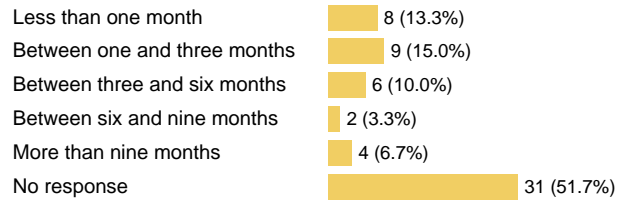

General Questions

What are you primarily doing after graduation?

How likely are you to recommend NEIU to another student?

Average rating, on a 5-point scale 4.6

In

1-Year

1-Year Out Alumni Survey

Academic Year: 2019; Degree: Bachelors; College: Arts and Sciences

Employment Questions Con't

Arts and Sciences ONLY

Arts and Sciences EXCLUDED

Note: Headcounts & percentages below are Alumni who are primarily employed after graduation with further notation when needed

How many months after graduation did you secure employment?