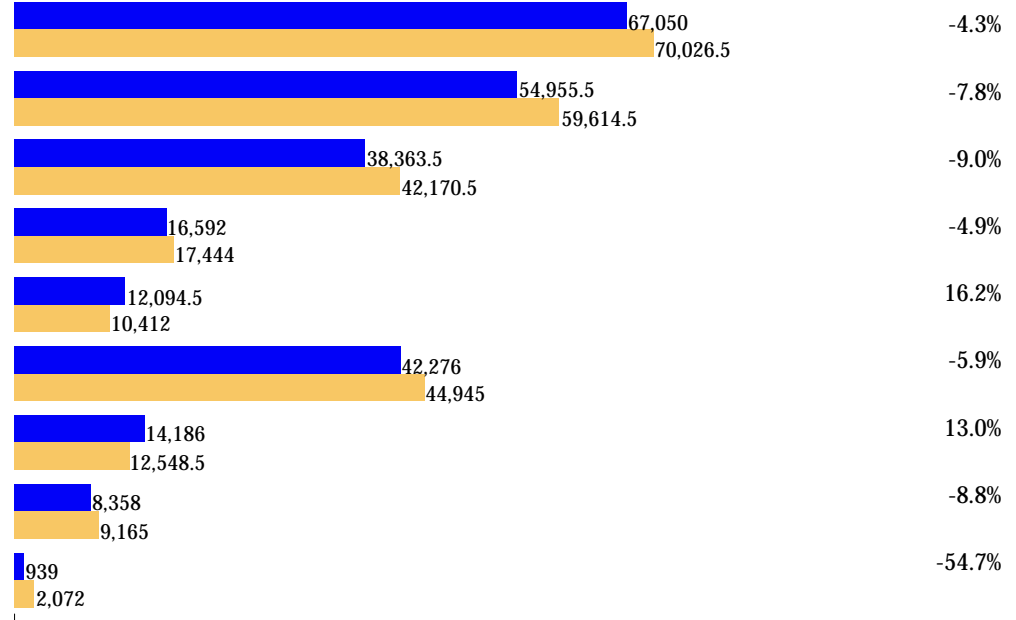

Enrollment Fact Sheet

Fall 2020

Student Credit Hours by Level and by College

Note: Fall 2019 new graduate data will not match Fall 2019 Fact Sheet due to corrections to new student designation in census file.