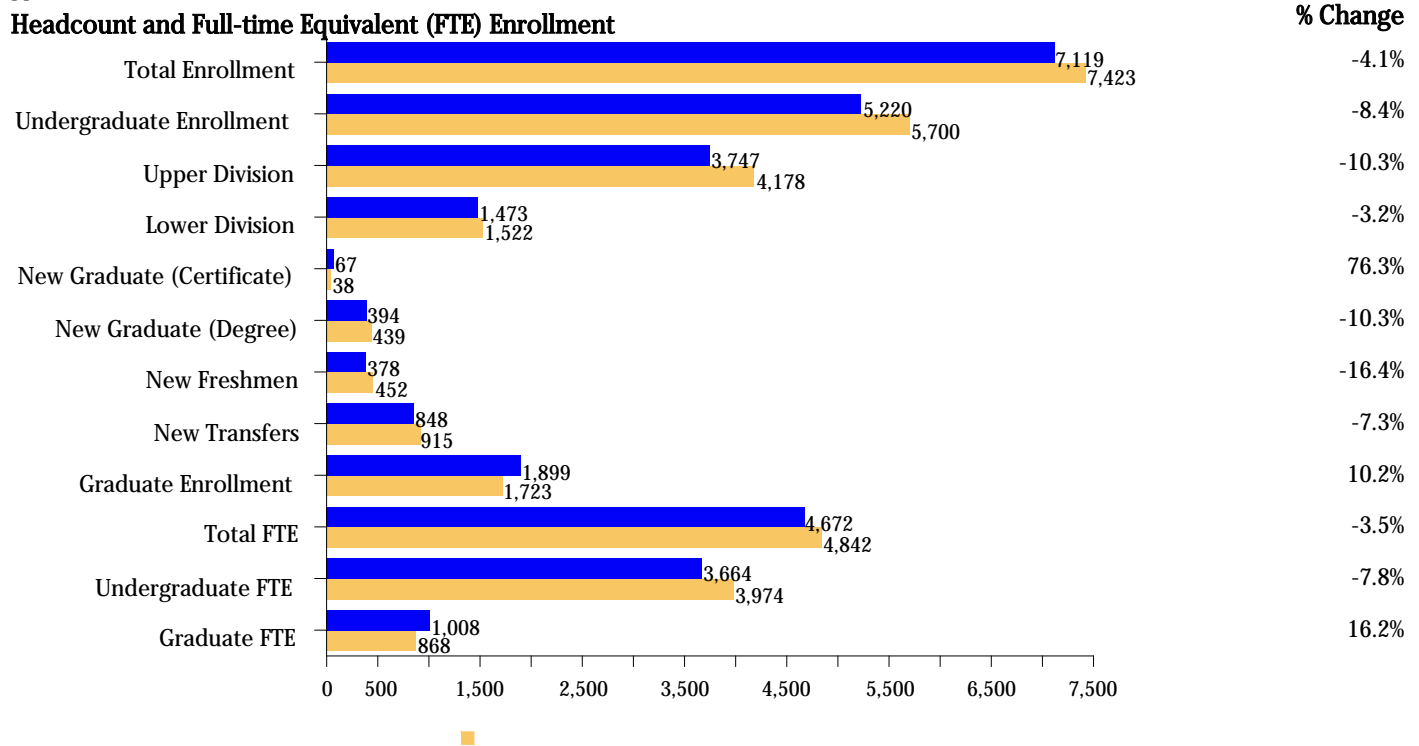

Enrollment Fact Sheet

Fall 2020

Student Credit Hours by Level and by College

Note: Fall 2019 new graduate data will not match Fall 2019 Fact Sheet due to corrections to new student designation in census file.