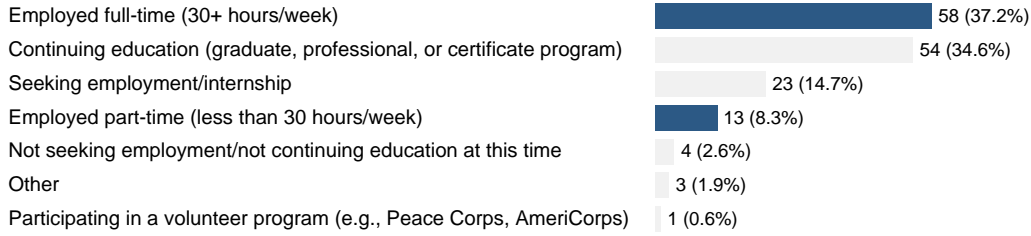

1-Year Out Alumni Survey

Degree
UG

General Questions

What are you primarily doing after graduation?

Employed full-time (30+ hours/week)

Continuing education (graduate, professional, or certificate program)

Seeking employment/internship

Employed part-time (l

1-Year Out Alumni Survey

Academic Year: 2020; Degree: UG; College: All Colleges

Employment Questions

Alumni who are primarily employed after graduation (headcount and percent of total respondents):